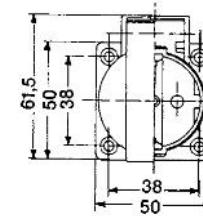

SCHUKO SOCKET OUTLETS

2-pole + ⊕, 16 A 250 V, acc. to DIN 49440 and IEC 60884, with screw terminals

SOCKET OUTLET

Thermoplastic
Flange mounting IP54

COLOUR	ARTICLE NO.	WEIGHT G/EACH	PACK. UNIT

black	1461000	38	100
red	1461040	38	100
blue	1461050	38	100
grey	1461060	38	100

SOCKET OUTLET

Thermoplastic
Flange mounting IP54

COLOUR	ARTICLE NO.	WEIGHT G/EACH	PACK. UNIT

black	1461100	38	100
red	1461140	38	100
blue	1461150	38	100
grey	1461160	38	100

SOCKET OUTLET

Thermoplastic
Flange mounting

COLOUR	ARTICLE NO.	WEIGHT G/EACH	PACK. UNIT

black	1461300	29	100
blue	1461350	29	100
grey	1461360	29	100

SOCKET OUTLET

Thermoplastic
Flange Mounting IP54
with shutter

COLOUR	ARTICLE NO.	WEIGHT G/EACH	PACK. UNIT

blue	1662050	53	100
black	1662000	53	100
red	1662040	53	100
yellow	1662030	53	100
grey	1662060	53	100