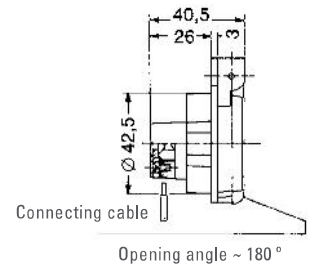

SCHUKO SOCKET OUTLETS

2-pole + ⊕, 16 A 250 V, acc. to DIN 49440 and IEC 60884, with screw terminals

SOCKET OUTLET

Thermoplastic
Flange mounting IP54

COLOUR	ARTICLE NO.	WEIGHT G/EACH	PACK. UNIT

black	1461000	38	100
red	1461040	38	100
blue	1461050	38	100
grey	1461060	38	100

SOCKET OUTLET

Thermoplastic
Flange mounting IP54

COLOUR	ARTICLE NO.	WEIGHT G/EACH	PACK. UNIT

black	1461100	38	100
red	1461140	38	100
blue	1461150	38	100
grey	1461160	38	100

SOCKET OUTLET

Thermoplastic
Flange mounting

COLOUR	ARTICLE NO.	WEIGHT G/EACH	PACK. UNIT

black	1461300	29	100
blue	1461350	29	100
grey	1461360	29	100

SOCKET OUTLET

Thermoplastic
Flange Mounting IP54
with shutter

COLOUR	ARTICLE NO.	WEIGHT G/EACH	PACK. UNIT

blue	1662050	53	100
black	1662000	53	100
red	1662040	53	100
yellow	1662030	53	100
grey	1662060	53	100