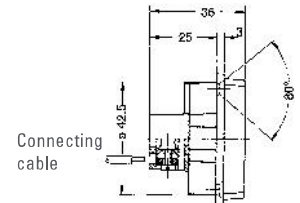

SOCKET OUTLET

Thermoplastic
Flange mounting

COLOUR	ARTICLE NO.	WEIGHT G/EACH	PACK. UNIT

black	1461300	29	100
blue	1461350	29	100
grey	1461360	29	100

SOCKET OUTLET

Thermoplastic
Flange Mounting IP54
with shutter

COLOUR	ARTICLE NO.	WEIGHT G/EACH	PACK. UNIT

blue	1662050	53	100
black	1662000	53	100
red	1662040	53	100
yellow	1662030	53	100
grey	1662060	53	100