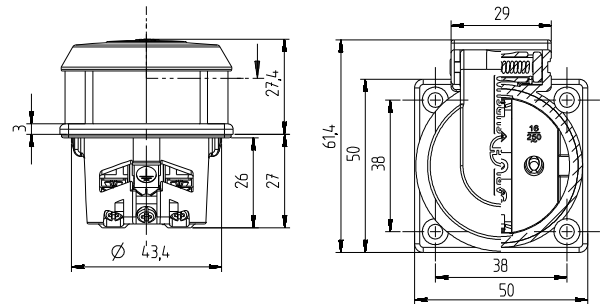

SOCKET OUTLET

Thermoplastic
Flange mounting IP54 \diamond

COLOUR	ARTICLE NO.	WEIGHT G / EACH	PACK. UNIT
--------	-------------	-----------------	------------

blue	1561050	53	100
black	1561000	53	100
red	1561040	53	100
yellow	1561030	53	100
grey	1561060	53	100

SOCKET OUTLET

Thermoplastic
Flange mounting IP54 \diamond
with shutter

COLOUR	ARTICLE NO.	WEIGHT G / EACH	PACK. UNIT
--------	-------------	-----------------	------------

blue	1562050	55	20
black	1562000	53	100
red	1562040	53	100
yellow	1562030	53	100
grey	1562060	53	100

STRAIN RELIEF SET

for input leads
Suitable for all socket outlets
156 + 166 ...

ARTICLE NO.	WEIGHT G / EACH	PACK. UNIT
-------------	-----------------	------------

1561 ZES	2	1
----------	---	---

SCHUKO SOCKET OUTLETS

2-pole + ⊕, 16 A 250 V, acc. to DIN 49440 and IEC 60884, with screw terminals

SOCKET OUTLET

Thermoplastic
Flange mounting IP54

COLOUR	ARTICLE NO.	WEIGHT G/EACH	PACK. UNIT
--------	-------------	---------------	------------