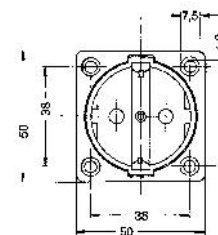

SOCKET OUTLET

Thermoplastic
Flange mounting

COLOUR	ARTICLE NO.	WEIGHT G/EACH	PACK. UNIT

black	1461300	29	100
blue	1461350	29	100
grey	1461360	29	100

SOCKET OUTLET

Thermoplastic
Flange Mounting IP54
with shutter

COLOUR	ARTICLE NO.	WEIGHT G/EACH	PACK. UNIT

blue	1662050	53	100
black	1662000	53	100
red	1662040	53	100
yellow	1662030	53	100
grey	1662060	53	100