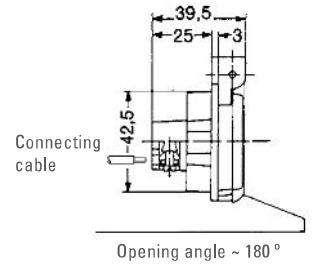

SOCKET OUTLET

Thermoplastic
Flange mounting IP54

COLOUR	ARTICLE NO.	WEIGHT G/EACH	PACK. UNIT

black	1461100	38	100
red	1461140	38	100
blue	1461150	38	100
grey	1461160	38	100