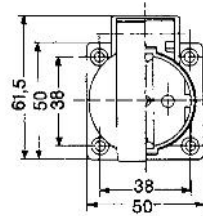

SOCKET OUTLET

Thermoplastic
Flange mounting IP54

COLOUR	ARTICLE NO.	WEIGHT G/EACH	PACK. UNIT

black	1461100	38	100
red	1461140	38	100
blue	1461150	38	100
grey	1461160	38	100