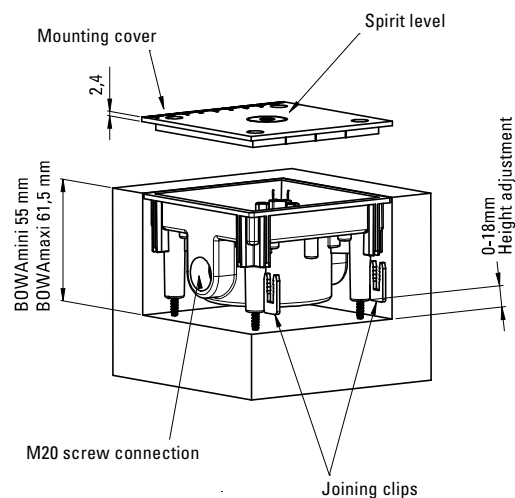

SCHUKO CLASSIC

BOWAmini SOCKET OUTLETS

94 x 94 mm
 Suitable as floor-mounted socket in dry-cleaned rooms.
 Drip-proof IP41 for wall installations

COVER

with hinged lid
 stained steel, matt

ITEM NO.	WEIGHT g/EACH	PU
1471ESM	315	1

THERMOPLASTIC SOCKET OUTLET

with SCHUKO socket outlet
 with shutter

ITEM NO.	WEIGHT g/EACH	PU
1471601	125	1

COVER

with hinged lid
 brass, matt

ITEM NO.	WEIGHT g/EACH	PU
1471MSM	315	1

COVER

with hinged lid
 platinum, matt

ITEM NO.	WEIGHT g/EACH	PU
1471PLM	315	1

To assist with installation, BOWAmini and BOWAmaxi include a mounting cover with spirit level as well as 4 height adjustment screws. Simple and safe connection with coupling brackets.

SCHUKO CLASSIC

BOWAmaxi SOCKET OUTLETS

112 x 112 mm
 Suitable as floor-mounted socket in dry-cleaned rooms. Drip proof IP41 for wall installations

COVER

with hinged lid
 stainless steel, matt

ITEM NO.	WEIGHT g / EACH	PU
1632ESM	498	1