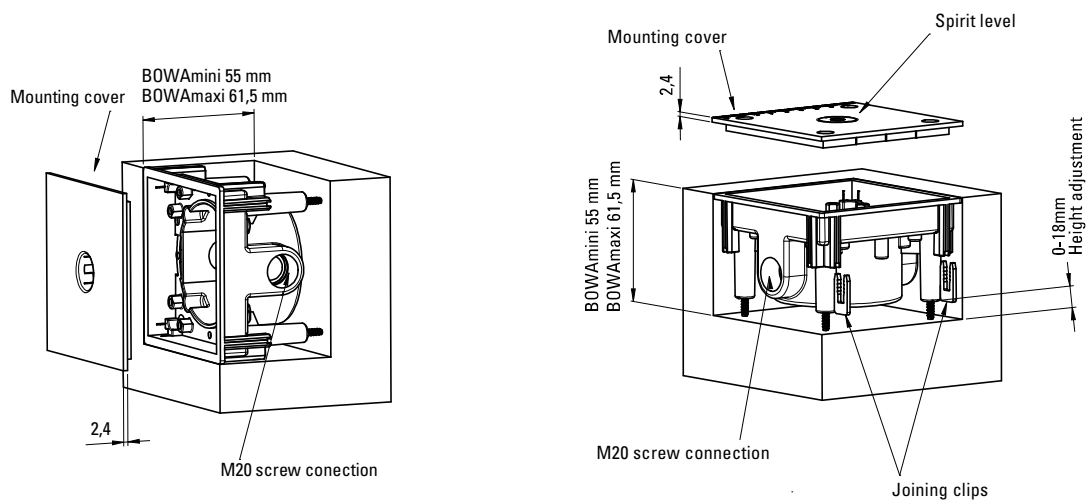

SCHUKO CLASSIC

BOWAmaxi SOCKET OUTLETS

112 x 112 mm
 Suitable as floor-mounted socket in dry-cleaned rooms. Drip proof IP41 for wall installations

COVER

with hinged lid
 stainless steel, matt

ITEM NO.	WEIGHT g / EACH	PU
1632ESM	498	1

THERMOPLASTIC DOUBLE SOCKET OUTLET

with double SCHUKO outlet
 with shutter

ITEM NO.	WEIGHT g / EACH	PU
1632602	281	1

COVER

with hinged lid
 brass, matt

ITEM NO.	WEIGHT g / EACH	PU
1632MSM	498	1

THERMOPLASTIC HOUSING BASE

ITEM NO.	WEIGHT g / EACH	PU
1632500	187	1

COVER

with hinged lid
 platinum, matt

ITEM NO.	WEIGHT g / EACH	PU
1632PLM	498	1

All standard socket outlets with an 80 mm cover and support ring fastening available for installation engineering, communication and telecommunications can be mounted into the 1632500 enclosure. To assist with installation, BOWAmini and BOWAmaxi include a mounting cover with spirit level as well as 4 height adjustment screws. Simple and safe connection with coupling brackets.