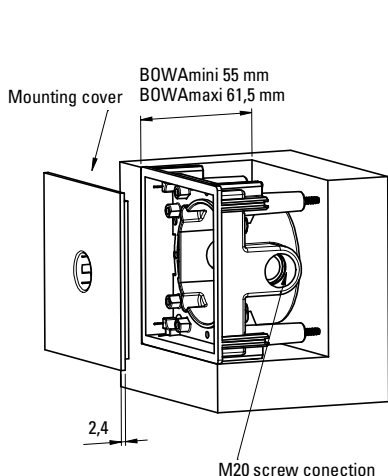

SCHUKO CLASSIC

BOWAmini SOCKET OUTLETS

94 x 94 mm
 Suitable as floor-mounted socket in dry-cleaned rooms.
 Drip-proof IP41 for wall installations

COVER

with hinged lid
 stained steel, matt

ITEM NO.	WEIGHT g/EACH	PU
1471ESM	315	1

THERMOPLASTIC SOCKET OUTLET

with SCHUKO socket outlet
 with shutter

ITEM NO.	WEIGHT g/EACH	PU
1471601	125	1

COVER

with hinged lid
 brass, matt

ITEM NO.	WEIGHT g/EACH	PU
1471MSM	315	1

COVER

with hinged lid
 platinum, matt

ITEM NO.	WEIGHT g/EACH	PU
1471PLM	315	1

To assist with installation, BOWAmini and BOWAmaxi include a mounting cover with spirit level as well as 4 height adjustment screws. Simple and safe connection with coupling brackets.

SCHUKO CLASSIC

BOWAmaxi SOCKET OUTLETS

112 x 112 mm
 Suitable as floor-mounted socket in dry-cleaned rooms. Drip proof IP41 for wall installations

COVER

with hinged lid
 stainless steel, matt

ITEM NO.	WEIGHT g / EACH	PU
1632ESM	498	1