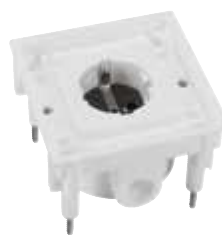

SCHUKO CLASSIC

BOWAmini SOCKET OUTLETS

94 x 94 mm
 Suitable as floor-mounted socket in dry-cleaned rooms.
 Drip-proof IP41 for wall installations

COVER

with hinged lid
 stained steel, matt

ITEM NO.	WEIGHT g/EACH	PU
1471ESM	315	1

THERMOPLASTIC SOCKET OUTLET

with SCHUKO socket outlet
 with shutter

ITEM NO.	WEIGHT g/EACH	PU
1471601	125	1

COVER

with hinged lid
 brass, matt

ITEM NO.	WEIGHT g/EACH	PU
1471MSM	315	1

COVER

with hinged lid
 platinum, matt

ITEM NO.	WEIGHT g/EACH	PU
1471PLM	315	1

To assist with installation, BOWAmini and BOWAmaxi include a mounting cover with spirit level as well as 4 height adjustment screws. Simple and safe connection with coupling brackets.

SCHUKO CLASSIC

BOWAmaxi SOCKET OUTLETS

112 x 112 mm
 Suitable as floor-mounted socket in dry-cleaned rooms. Drip proof IP41 for wall installations

COVER

with hinged lid
 stainless steel, matt

ITEM NO.	WEIGHT g / EACH	PU
1632ESM	498	1